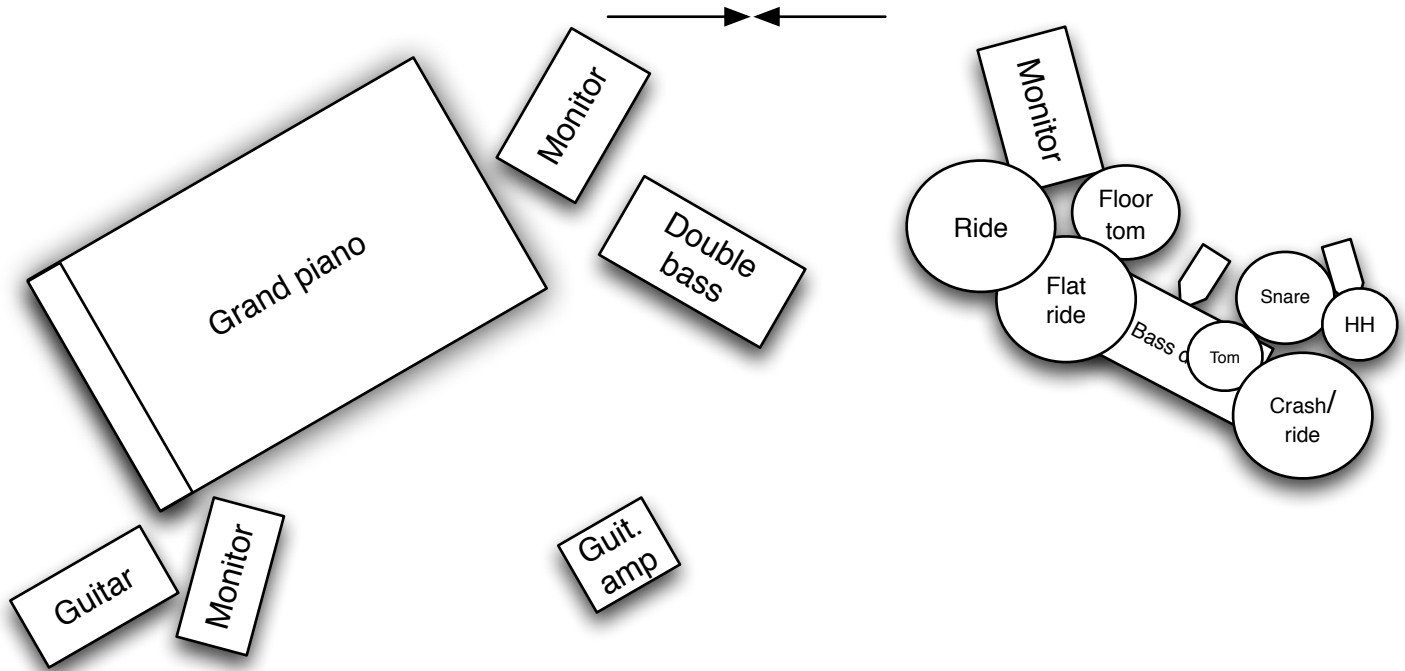

# NORCHESTRA - STAGE PLOT

Grand piano/guitar - Alf Wilhelm Lundberg (alfwilhelm@norchestra.com)

Double bass - Kjetil Olai Lundø (kjetilolai@norchestra.com)

Drums - Tore Jamne (tore@norchestra.com)

Center stage:

Audience