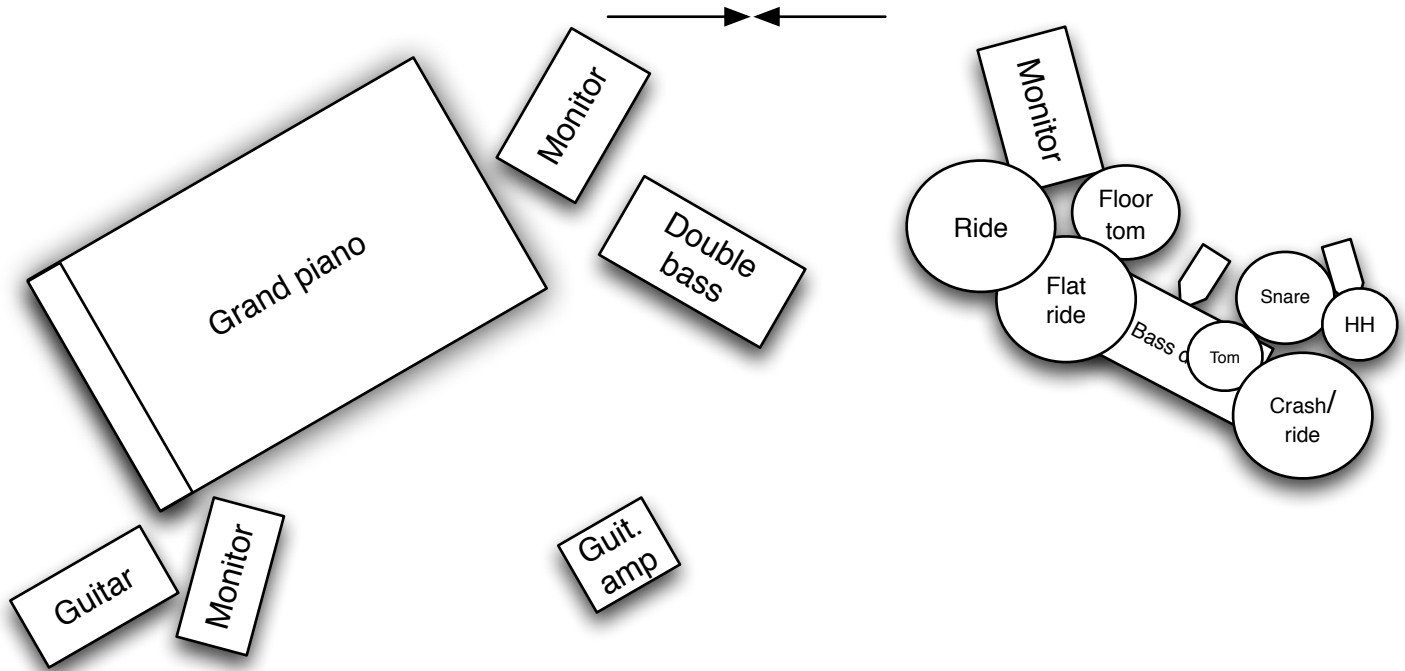

NORCHESTRA - STAGE PLOT

Grand piano/guitar - Alf Wilhelm Lundberg (alfwilhelm@norchestra.com)

Double bass - Kjetil Olai Lundø (kjetilolai@norchestra.com)

Drums - Tore Jamne (tore@norchestra.com)

Center stage:

Audience